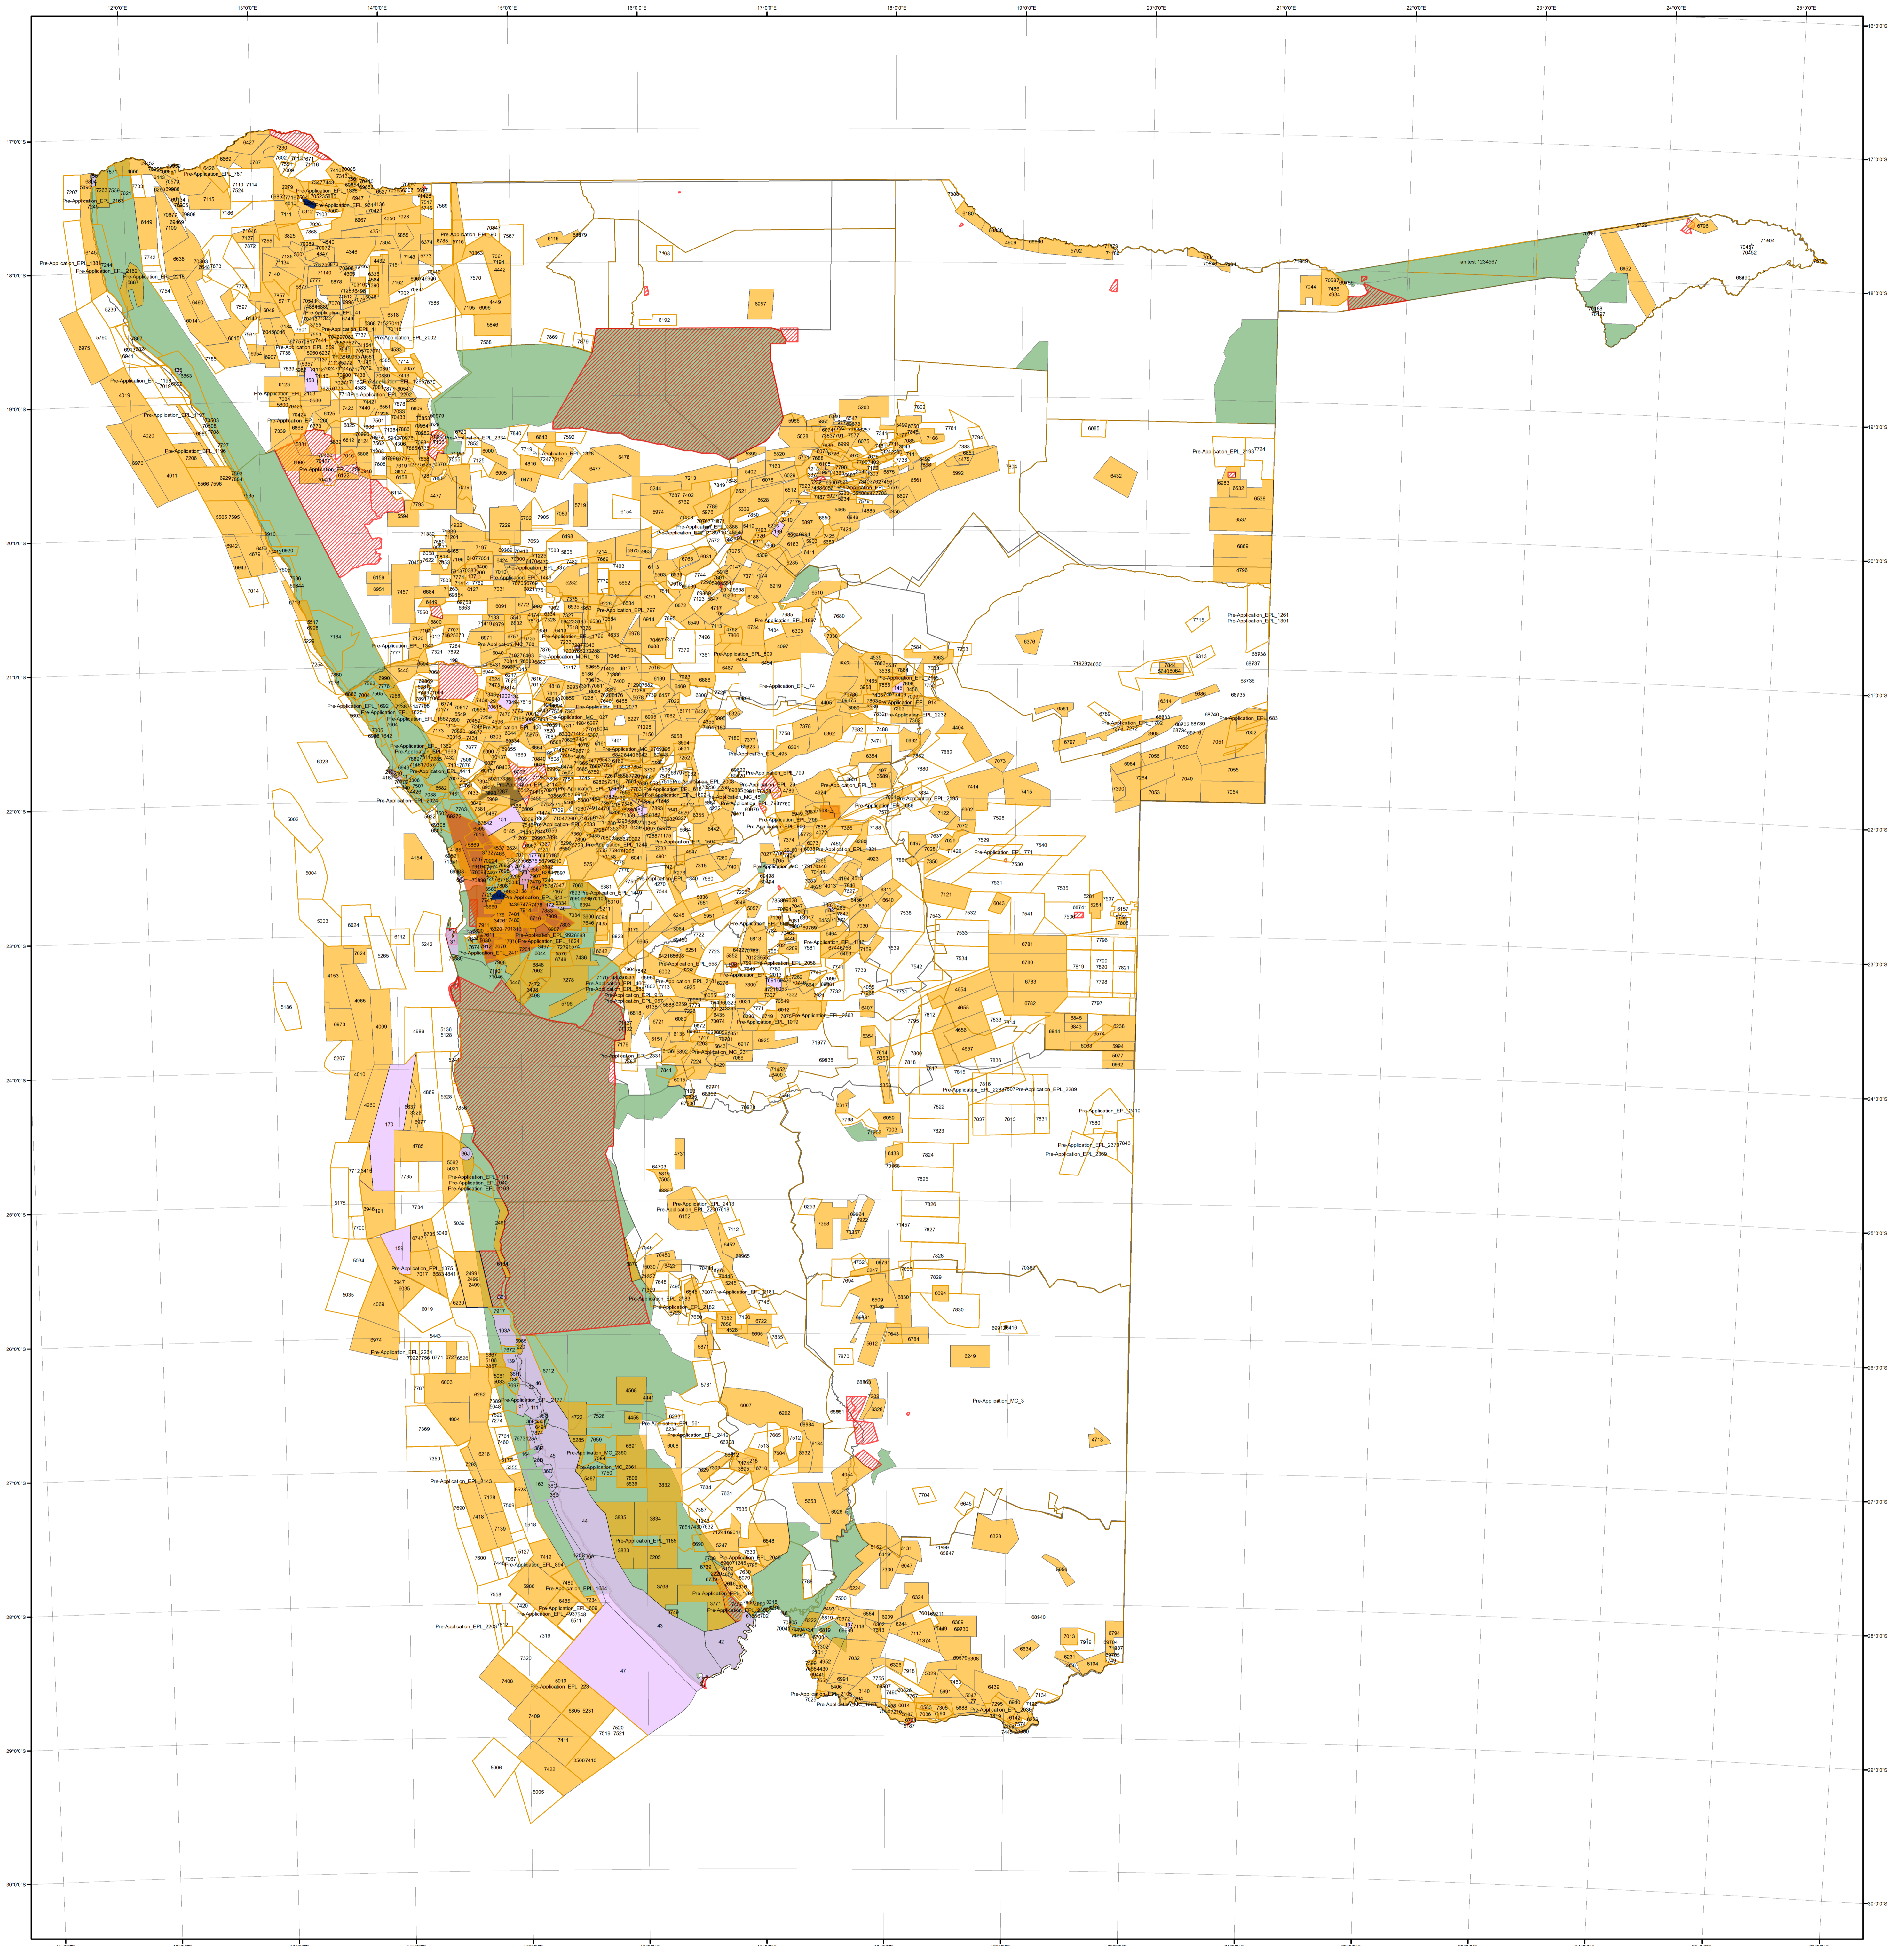

Current Namibian Licences (Ministry of Mines and Energy)

Date: 23/10/2019

Legend

	EPL - Application		ERL - Application		Withdrawn Area
	EPL - Active		ERL - Active		Environmentally Sensitive Areas
	ML - Application		RL - Application		District
	ML - Active		RL - Active		Region
	MC - Application		MDRL - Application		Division
	MC - Active		MDRL - Active		

1:2,000,000

Projection: Albers Conic Equal Area
 Spheroid: Bessel 1841
 Central Meridian: 17 Deg. E
 Grid: Geographic Coordinates (Degrees)